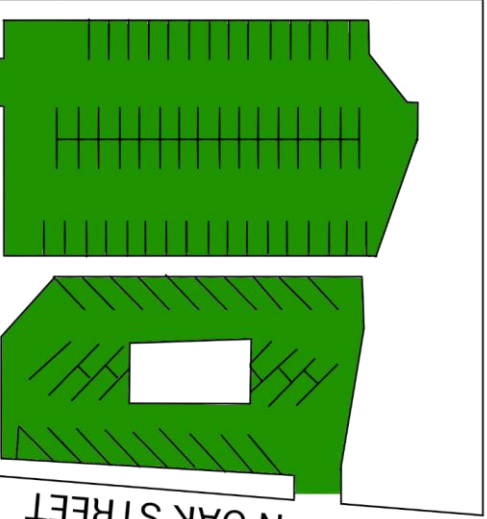

10TH STREET

10TH STREET

10TH STREET

9TH STREET

9TH STREET

9TH STREET

8TH STREET

8TH STREET

N OAK STREET

N OAK STREET

N ELM STREET

PINE STREET

PINE STREET

-  10 HOUR PARKING
-  2 HOUR PARKING
(FROM 8:00AM - 5:00PM)
-  2 HOUR HANDICAP PARKING
(FROM 8:00AM - 5:00PM)
-  10 MINUTE PARKING
(FROM 8:00AM - 5:00PM)