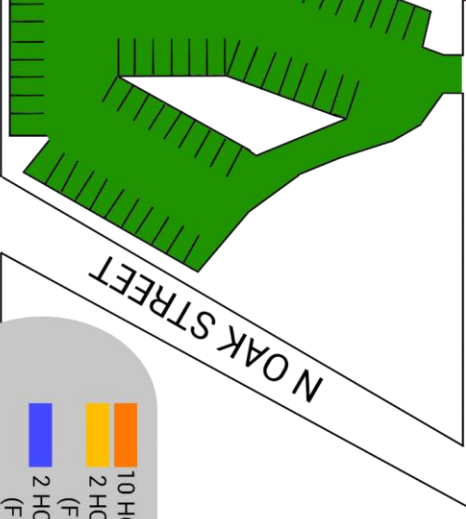

10TH STREET

10TH STREET

10TH STREET

9TH STREET

9TH STREET

9TH STREET

8TH STREET

8TH STREET

N OAK STREET

N OAK STREET

N ELM STREET

PINE STREET

PINE STREET

-  10 HOUR PARKING
-  2 HOUR PARKING
(FROM 8:00AM - 5:00PM)
-  2 HOUR HANDICAP PARKING
(FROM 8:00AM - 5:00PM)
-  10 MINUTE PARKING
(FROM 8:00AM - 5:00PM)