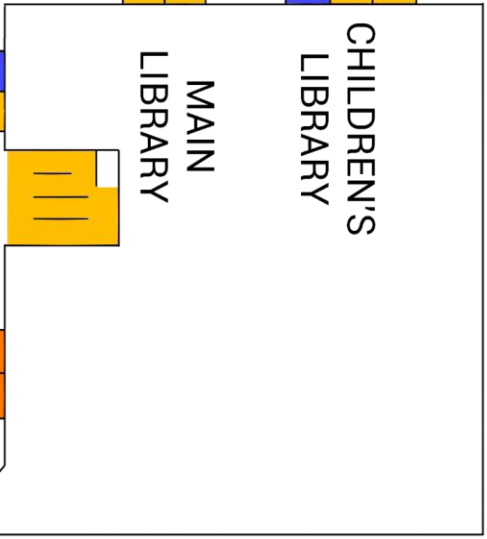

10TH STREET

10TH STREET

10TH STREET

9TH STREET

9TH STREET

9TH STREET

8TH STREET

8TH STREET

N OAK STREET

N OAK STREET

N ELM STREET

PINE STREET

PINE STREET

-  10 HOUR PARKING
-  2 HOUR PARKING
(FROM 8:00AM - 5:00PM)
-  2 HOUR HANDICAP PARKING
(FROM 8:00AM - 5:00PM)
-  10 MINUTE PARKING
(FROM 8:00AM - 5:00PM)