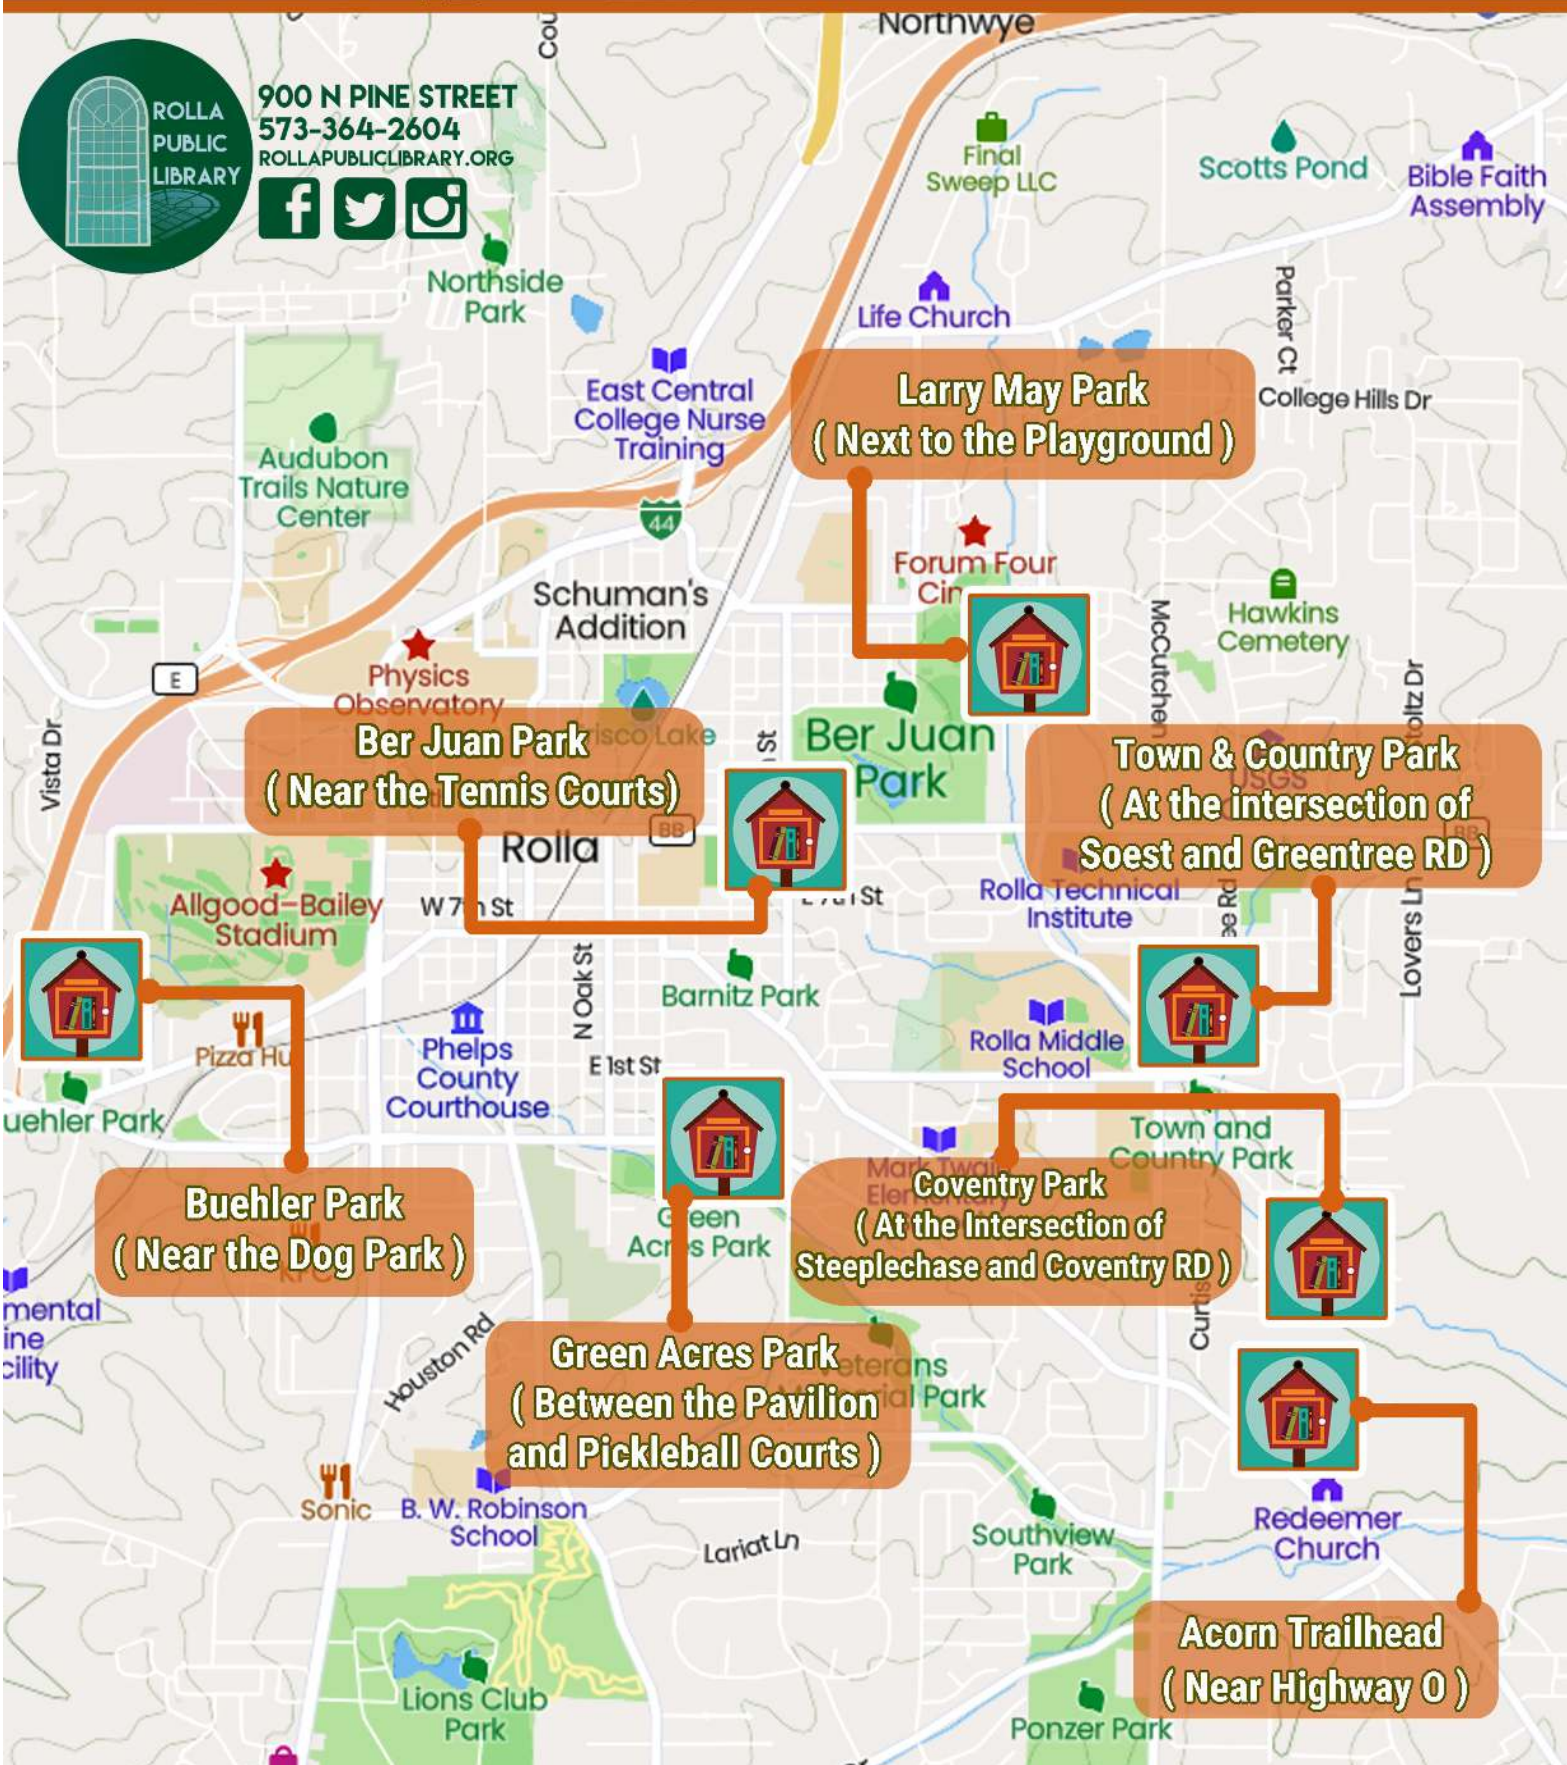

COMMUNITY LIVING

LITTLE FREE LIBRARIES

CONSTRUCTED BY THE ROLLA ROTARY CLUB
UPDATED SEPT 2022

City of
ROLLA

900 N PINE STREET
573-364-2604
ROLLAPUBLICLIBRARY.ORG

Larry May Park
(Next to the Playground)

Ber Juan Park
(Near the Tennis Courts)

Town & Country Park
(At the intersection of
Soest and Greentree RD)

Buehler Park
(Near the Dog Park)

Coventry Park
(At the Intersection of
Steeplechase and Coventry RD)

Green Acres Park
(Between the Pavilion
and Pickleball Courts)

Acorn Trailhead
(Near Highway 0)